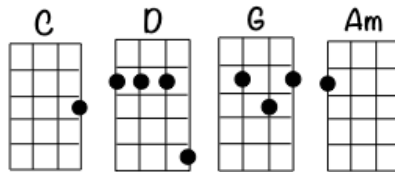

REBEL, REBEL

[David Bowie, 1972]

Tempo: 120BPM

1 + 2 + 3 + 4 + 1 + 2 + 3 + 4 +
↓ X ↑ ↑ ↓ ↑ ↓ ↓ ↑ ↑ ↓ ↑

Half Chuck

Calypso

INT. [HC] [C] Doo doo doo-[D] doo doo doo doo doo x4

V1. [HC] [C] You've got your mother [D] in a whirl
[C] She's not sure if you're a [D] boy or a girl
[C] Hey babe, your [D] hair's alright
[C] Hey babe, let's [D] go out tonight
[C] You like me, and I [D] like it all
[C] We like dancing and we [D] look divine
[C] You love bands when they're [D] playing hard
[C] You want more and you [D] want it fast

BR. [C] [G] They put you down, they [C] say I'm wrong
[Am] You tacky thing, you [D] put them on

CH. [HC] [C] Rebel Rebel, you've [D] torn your dress, [C] Rebel Rebel, your [D] face is a mess
[C] Rebel Rebel, how [D] could they know? [C] ↓ Hot tramp, I [D] love you so
[C] Doo doo doo-[D] doo doo doo doo doo x4

BR. [C] [G] They put you down, they [C] say I'm wrong
[Am] You tacky thing, you [D] put them on

CH [HC] [C] Rebel Rebel, you've [D] torn your dress, [C] Rebel Rebel, your [D] face is a mess
[C] Rebel Rebel, how [D] could they know? [C] ↓ Hot tramp, I [D] love you so
[C] Doo doo doo-[D] doo doo doo doo doo x4

OUT. [HC] [C] Rebel Rebel, you've [D] torn your dress, [C] Rebel Rebel, your [D] face is a mess
[C] Rebel Rebel, how [D] could they know? [C] ↓ Hot dog, I love you so-oh [G] ↓